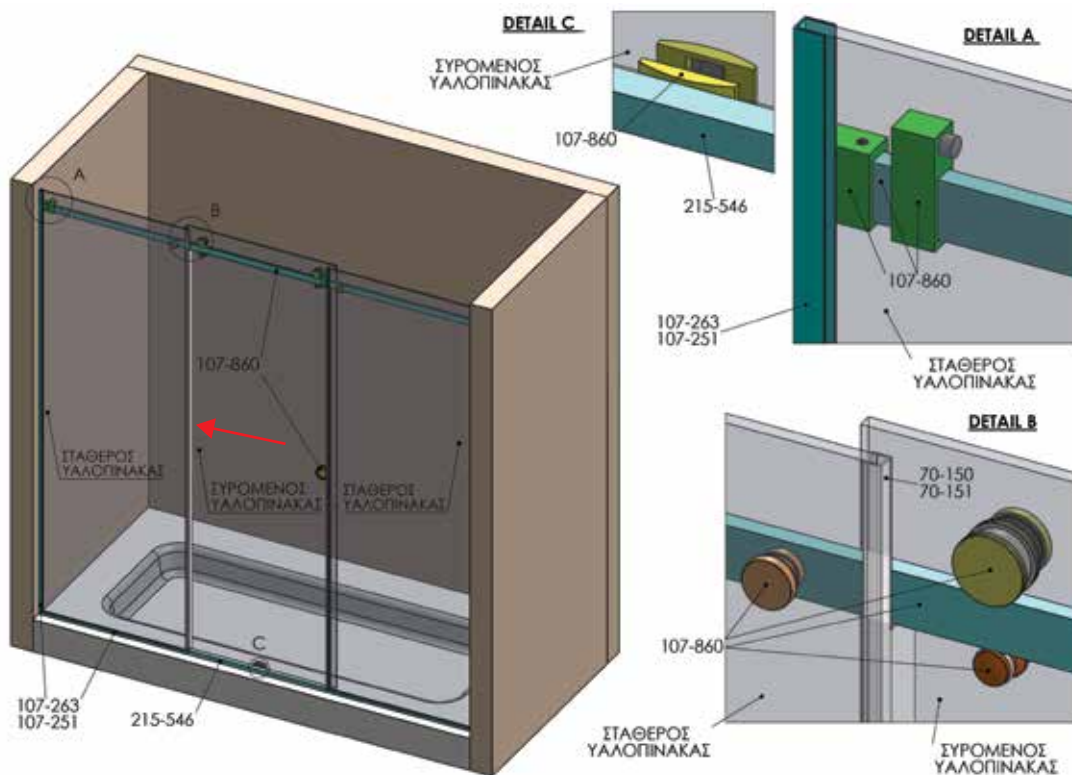

iGlass PRD860

ΣΥΣΤΗΜΑ ΑΝΟΞΕΙΔΩΤΗΣ ΝΤΟΥΖΙΕΡΑΣ STAINLESS STEEL SHOWER CABIN SYSTEM

B. 1 συρόμενο 2 σταθερά / 1 sliding 2 fixed