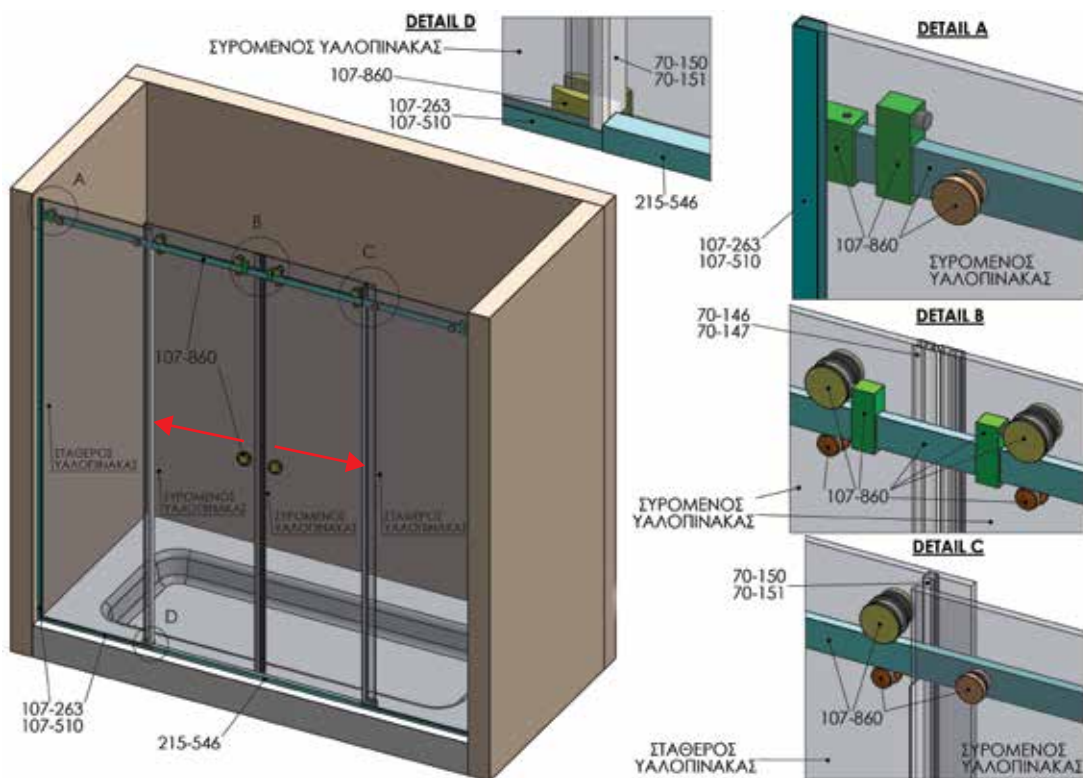

C. 2 συρόμενο 2 σταθερά / 2 sliding 2 fixed