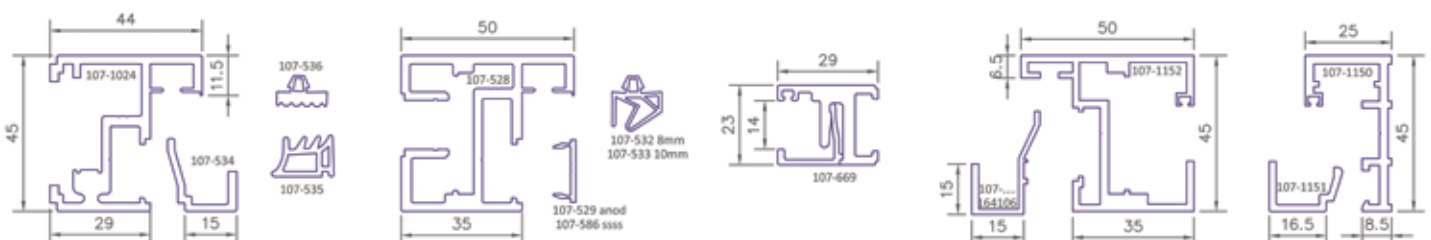

PP-350

ΓΥΑΛΙΝΑ ΔΙΑΧΩΡΙΣΤΙΚΑ ΧΩΡΩΝ GLASS PARTITION WALLS

Εσωτερικά διαχωριστικά με προφίλ αλουμινίου **AT** της **DORMA**. Μίνιμαλ προφίλ που με ειδικά εξαρτήματα μπορούν να κάνουν όλους τους συνδυασμούς διαχωριστικών εσωτερικών χώρων.

Glass partition walls for internal use with **AT** aluminum profile by **DORMA**.

- Minimalistic design with special components for multiple configurations.
- Aluminum profiles in natural anodised or RAL paint finishing.
- Door casing profiles and door frame profiles accept most hinges and locks available on the market.
- Easy to install with an unparallel aesthetic result.
- Glass panel thickness: 8-10mm for fixed walls and doors.
- Wide variety of glass finishing
- Special components by DORMA built with the highest technology and aesthetics standards.